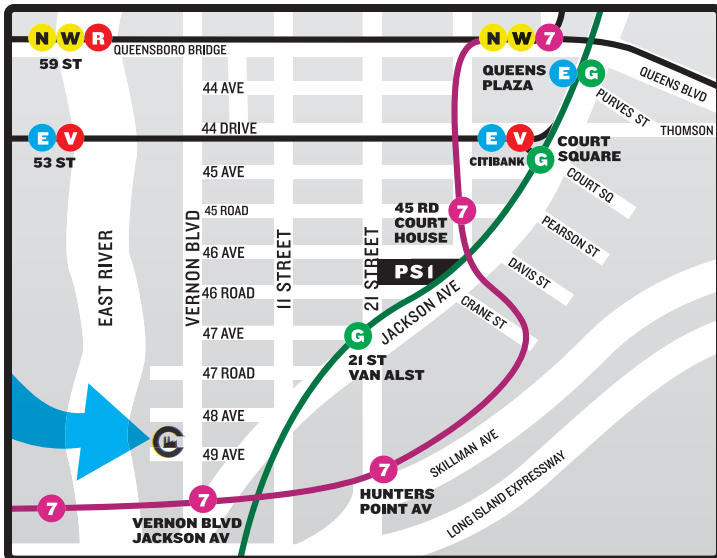

**JUNE 6th**  
**WEDNESDAY**

**1 NIGHT ONLY**

**2007**

**BENEFIT & FUNDRAISER**

**THE CHOCOLATE FACTORY**

**DIRECTIONS**

**7 TRAIN** – Take the #7 to Vernon/Jackson (1st stop in Queens). Exit onto Vernon Blvd. Walk one block north to 49th Avenue. Make a left. The Chocolate Factory is on the right, a few doors in from Vernon Blvd.

**G TRAIN** – Take the G to 21st Street/Van Alst (1st stop in Queens). Exit onto Jackson Avenue. Follow Jackson Ave. towards Manhattan to 49th Avenue. Make a right onto 49th Avenue, walk one block, cross Vernon Blvd. The Chocolate Factory is on the right, a few doors in from Vernon Blvd.

**JUNE 6<sup>th</sup>**  
6 to 9pm  
**WEDNESDAY**

**1 NIGHT ONLY**

**FOOD & DRINKS PROVIDED BY**

Bella Via  
Brasil Coffee House  
Café Henri  
Communita  
The Creek and The Cave  
Domain  
Dominie's Hoek  
Dorian Café  
Jackson Avenue  
Steakhouse  
Junior's Cheesecake  
Lounge 47  
Manetta's Ristorante  
Manhattan  
Beer Distributors  
Mario's Deli

Masso  
McReilly's  
Pub & Restaurant  
Tournesol  
Tuk Tuk  
Vernon Wine & Liquor  
Vine Wine  
Water Taxi Beach  
and more...

**SILENT AUCTION & RAFFLE INCLUDES GREAT GIFTS FROM**

AOH Designs  
Alcone Cosmetics  
Bella Via  
Brasil Coffee House  
Café Henri